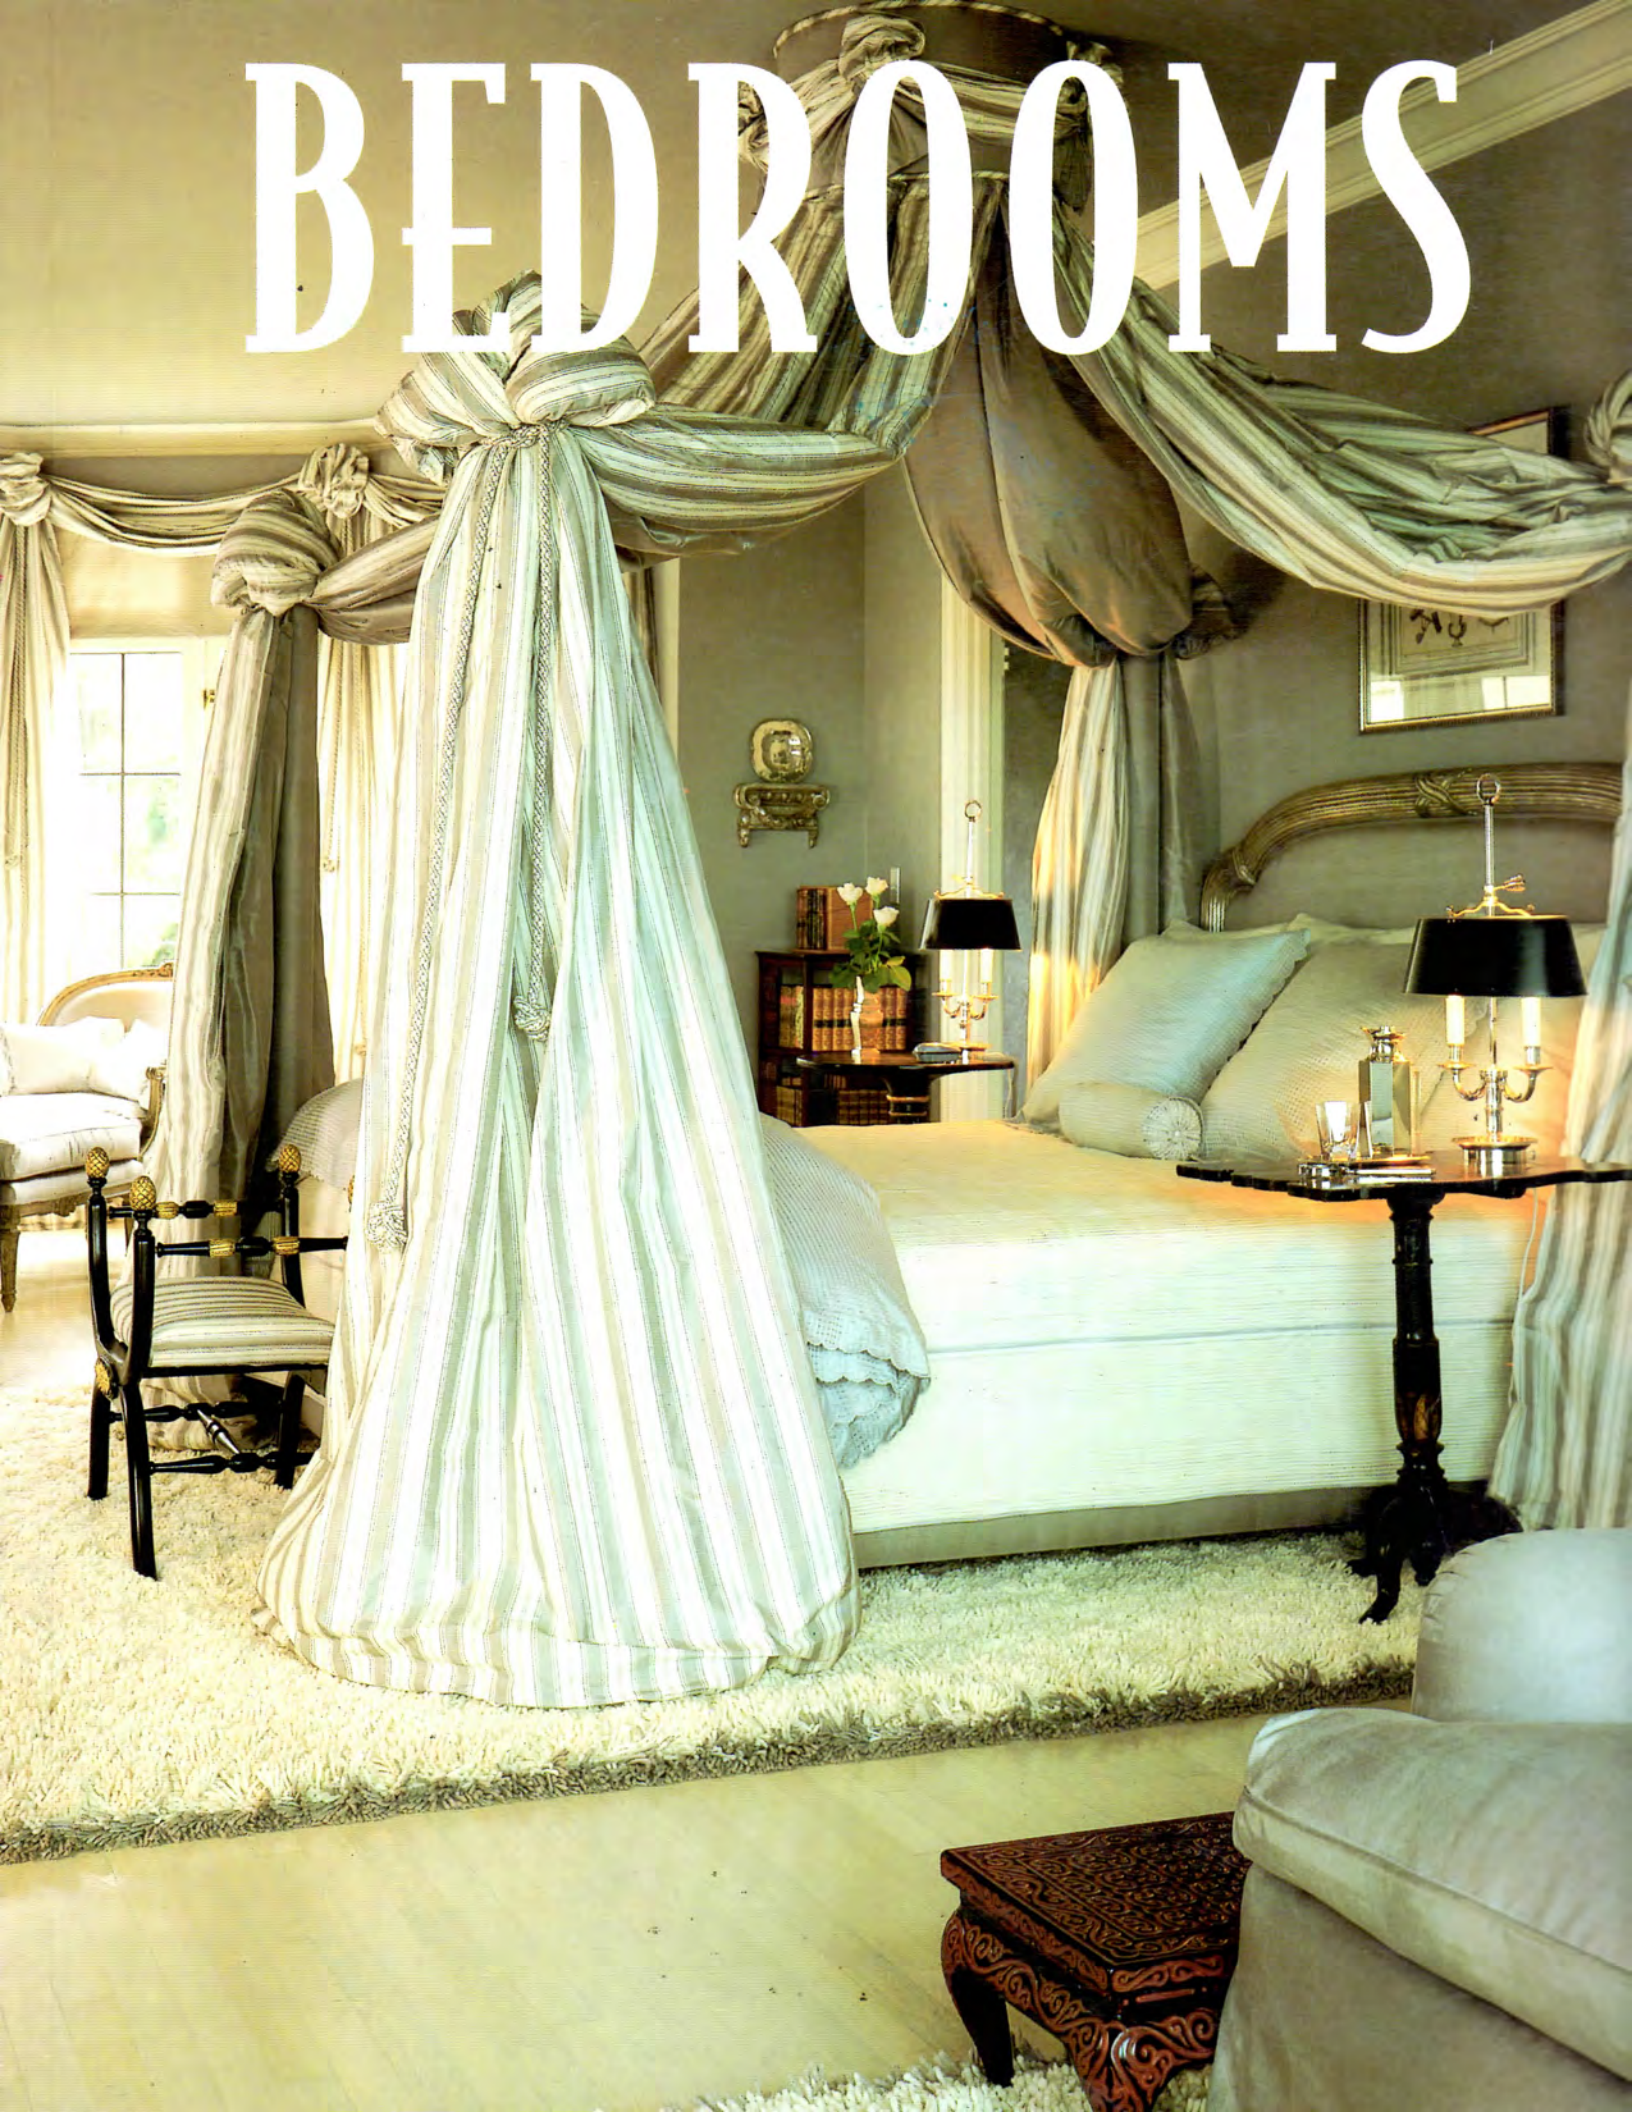

# BEDROOMS

## Weixler, Peterson & Luzi

STEVEN ANTHONY WEIXLER  
WALTER BAYARD PETERSON  
MARCELLO LUZI, ASID  
2031 LOCUST STREET  
PHILADELPHIA, PA 19103  
(215) 854-0391

Photo: Under festoon curtains of Clarence House silk taffeta, a pair of Portuguese Louis XV fauteuils surround a Regency writing table from Kentshire. Bouillotte lamp is from Kensington Place Antiques; antique silver from Niederkorn. On the mantel sit three pieces of delft from Bardith. Oil painting above and watercolors to the left are from Frank S. Schwarz & Son.